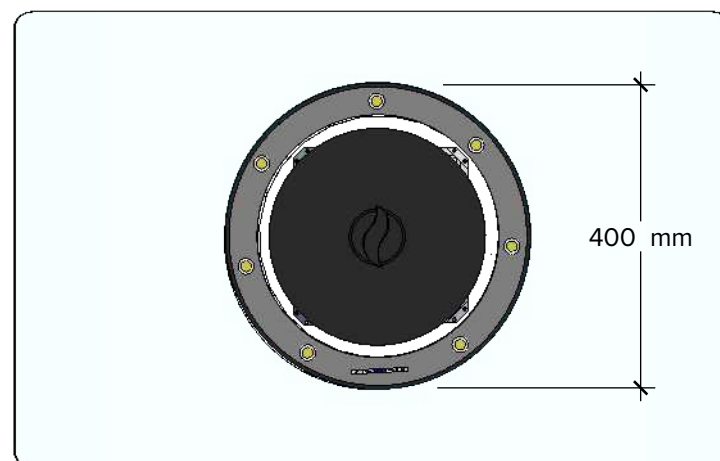

UNDERSIDA/UNDERSIDE/POHJAAN/UNDERSIDE
(BÖJT GLAS/BUET GLASS/AAREVA LASI/CURVED GLASS)