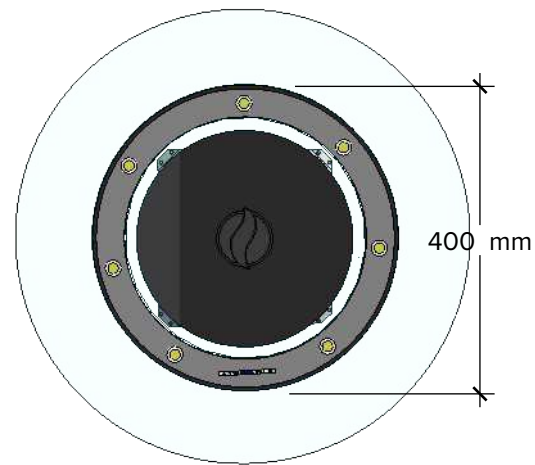

UNDERSIDA/UNDERSIDE/POHJAAN/UNDERSIDE
(RUNT GLAS/RUNDT GLASS/PYÖREÄ LASI/ROUND GLASS)